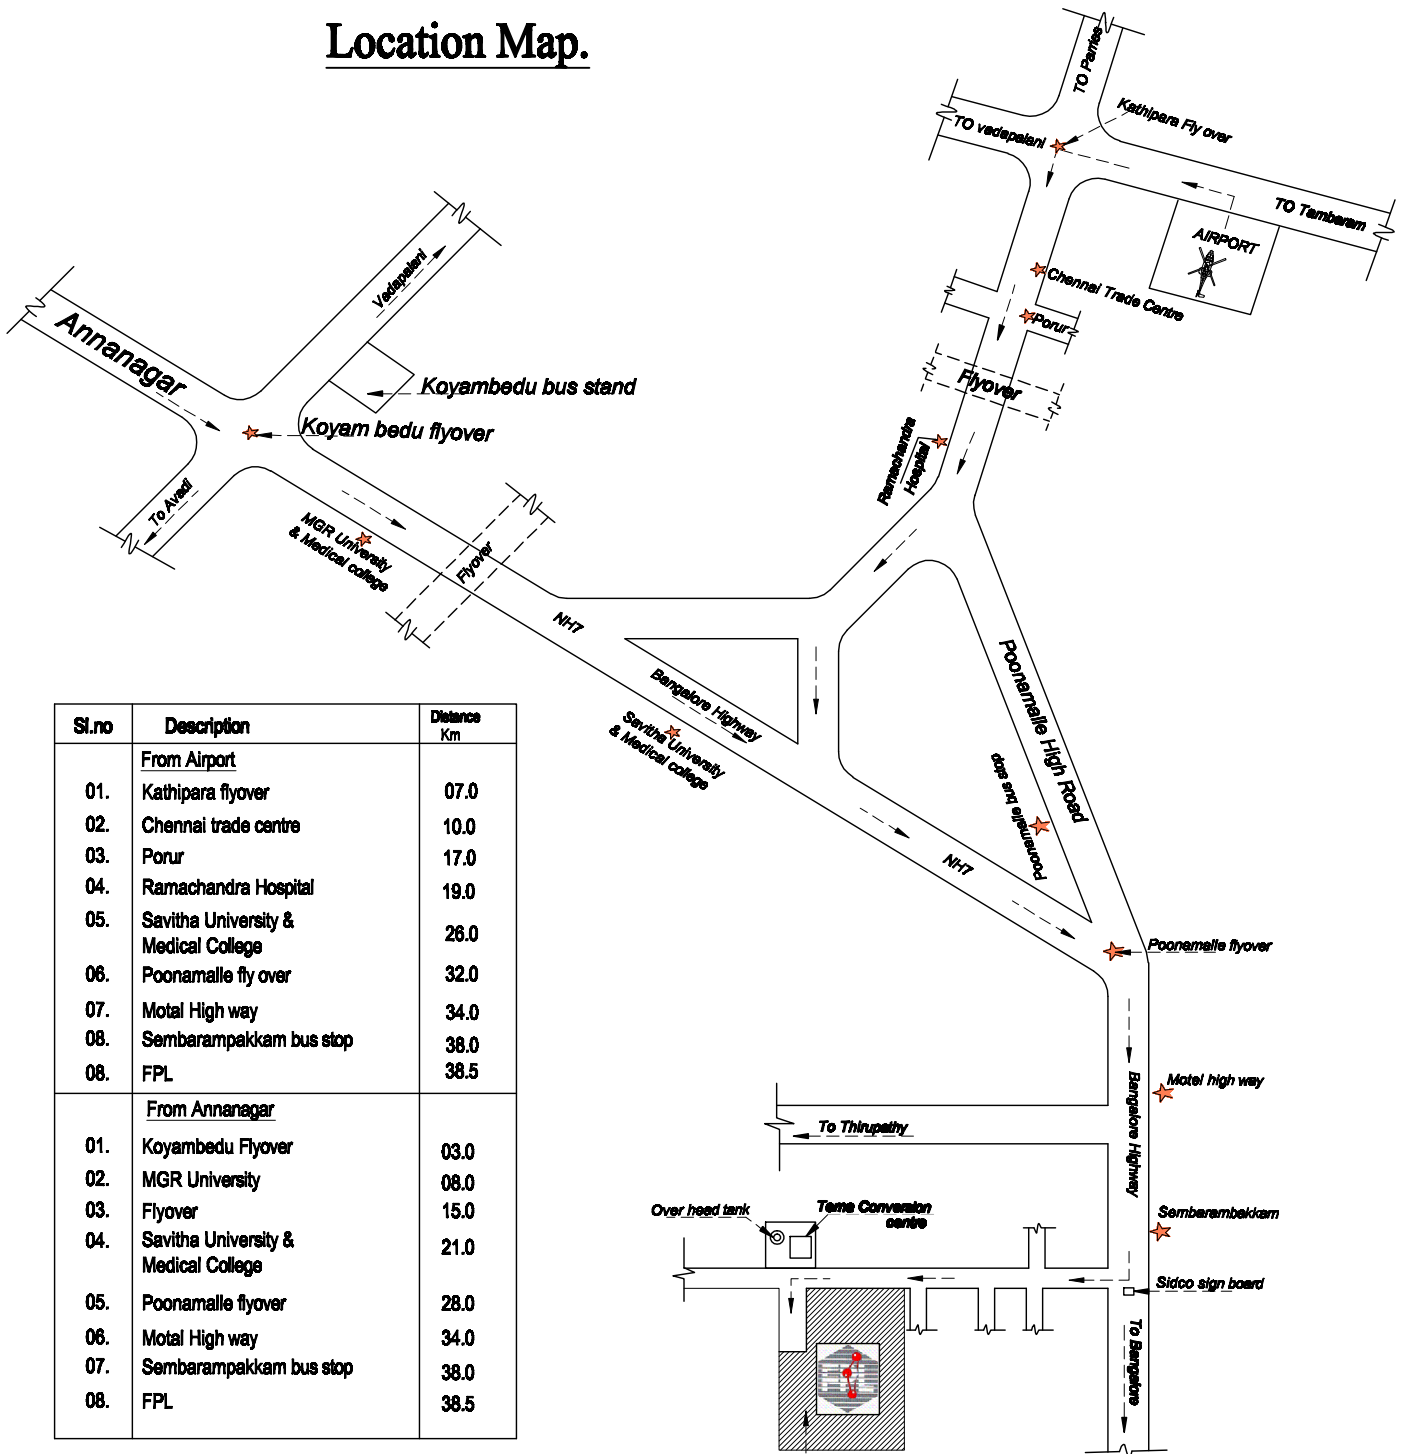

FORMULATED POLYMERS LIMITED

Location Map.

Sl.no	Description	Distance Km
From Airport		
01.	Kathipara flyover	07.0
02.	Chennai trade centre	10.0
03.	Porur	17.0
04.	Ramachandra Hospital	19.0
05.	Savitha University & Medical College	26.0
06.	Poonamalle fly over	32.0
07.	Motal High way	34.0
08.	Sembarampakkam bus stop	38.0
08.	FPL	38.5
From Annanagar		
01.	Koyambedu Flyover	03.0
02.	MGR University	08.0
03.	Flyover	15.0
04.	Savitha University & Medical College	21.0
05.	Poonamalle flyover	28.0
06.	Motal High way	34.0
07.	Sembarampakkam bus stop	38.0
08.	FPL	38.5